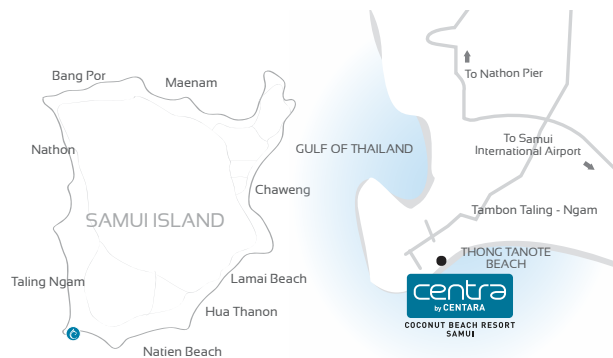

FOOD AND BEVERAGE

VENUE	TYPE OF CUISINE	CAPACITY (SEATS)	OPENING HOURS	LOCATION
Mix Bistro	Thai and international	30	07:00 - 23:00	Beachfront
Maprao Bar	Cocktails, wines and refreshments	48	10:00 - 23:00	Beachfront
In-room dining	Thai and international	-	11:00 - 22:00	Available in all guestrooms

MEETINGS AND EVENTS

VENUE	LOCATION	AREA (M²)	SIZE (M X M)	CEILING (M)	CLASSROOM	THEATRE	U-SHAPE	COCKTAIL	BANQUET
Maprao Hom	Ground floor	39.5	7.50 x 5.27	2.8	18	30	20	-	-
Garden/Beach function	Ground floor	418	-	-	-	120	-	200	120

RESERVATION CENTRE

T : +66 (0) 2101 1234 · F : +66 (0) 2101 1235 · E : reservations@chr.co.th

CONTACT YOUR REGIONAL SALES OFFICE

GLOBAL SALES OFFICE
NORTHERN THAILAND
SOUTHERN THAILAND
AUSTRALIA / NEW ZEALAND
CANADA
CHINA
FRANCE
GERMANY / AUSTRIA / SWITZERLAND
HONG KONG
INDIA
INDONESIA
JAPAN
KOREA
MALAYSIA
MIDDLE EAST
PHILIPPINES
RUSSIA
SCANDINAVIA / FINLAND
SINGAPORE
SOUTH AFRICA
UNITED KINGDOM
UNITED STATES OF AMERICA
VIETNAM